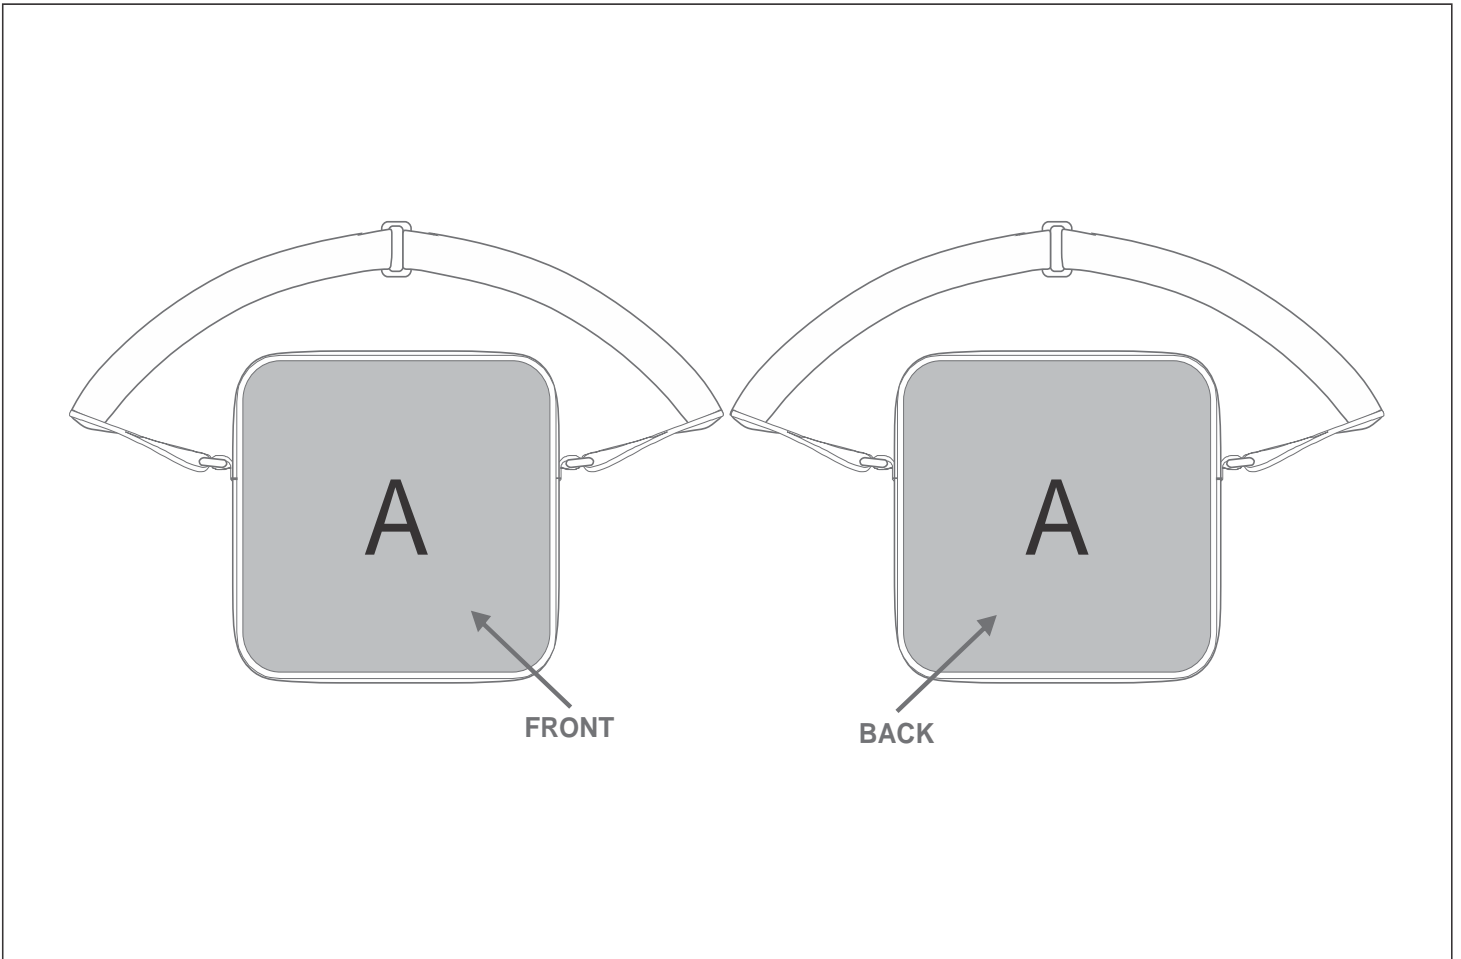

# BC-HP-76-G

Hoppla Cruise Crossbody Bag

## Need to know:

Includes 1-Position Sublimation (setup fees apply)

- Please Note: We cannot guarantee 100% logo Alignment on all Brandable Panels.

## Branding Options:

Position	Branding Method (Branding Code)	No. of Colours	Dimension
A	Custom Sublimation A (CPSUB-A)	Full Colour	487mm wide x 247mm high